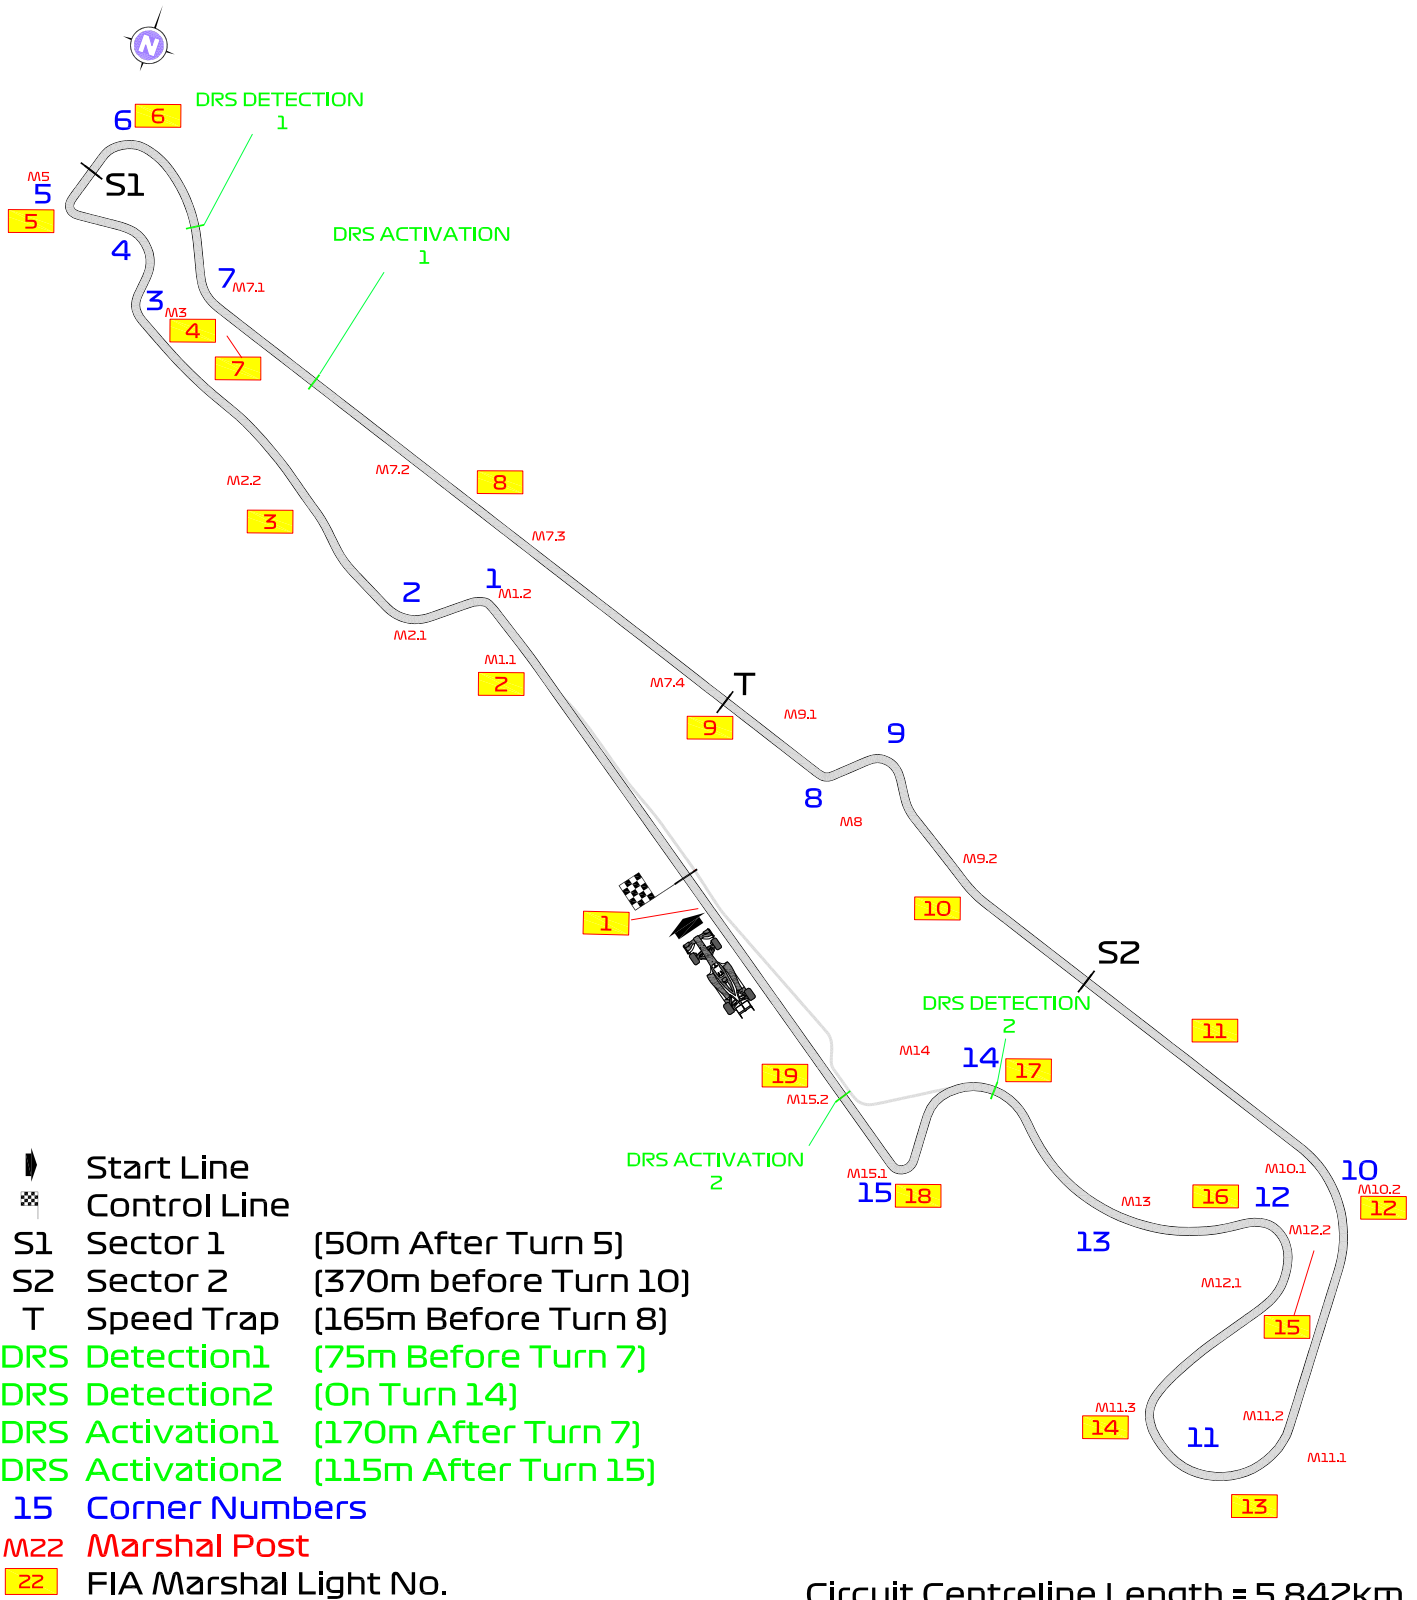

Dennis Dean

Steve Pence

Chris Geffroy

The Stewards

FORMULA 1 LENOVO GRAND PRIX DE FRANCE 2022 - Le Castellet

Circuit Map

- Start Line
- Control Line
- S1 Sector 1 [50m After Turn 5]
- S2 Sector 2 [370m before Turn 10]
- T Speed Trap [165m Before Turn 8]
- DRS Detection1 [75m Before Turn 7]
- DRS Detection2 [On Turn 14]
- DRS Activation1 [170m After Turn 7]
- DRS Activation2 [115m After Turn 15]
- 15 Corner Numbers
- M22 Marshal Post
- FIA Marshal Light No.